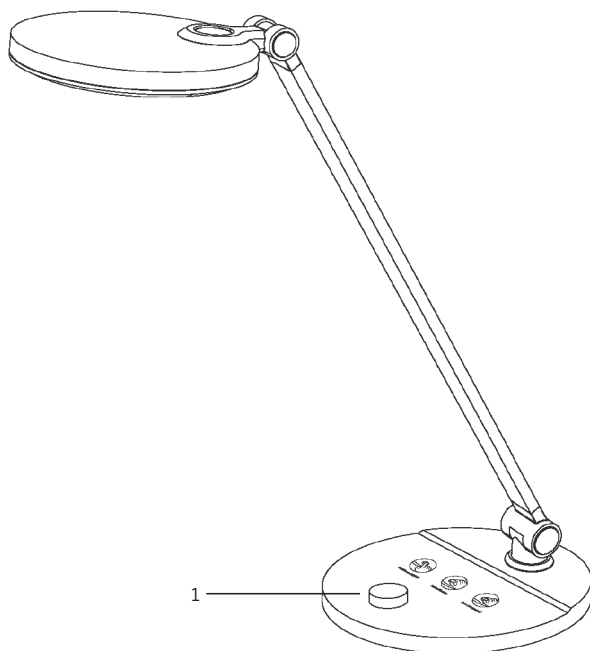

Z7628B Z7628W

GB	LED Desk Lamp CHARLES
CZ	LED stolní lampa CHARLES
SK	LED stolná lampa CHARLES
PL	Lampa biurkowa LED CHARLES
HU	LED CHARLES asztali lámpa
SI	LED namizna svetilka CHARLES
RS HR BA ME	LED stolna lampa CHARLES
DE	LED Tischlampe CHARLES
UA	Світлодіодний настільний світильний CHARLES
RO MD	LED lampă de masă CHARLES
LT	LED stalinė lampa CHARLES
LV	LED galda lampa CHARLES
EE	LED laualamp CHARLES
BG	LED настолна лампа CHARLES
FR BE	Lampe de bureau à LED CHARLES
IT	Lampada LED da tavolo CHARLES
NL	LED tafellamp CHARLES
ES	Lámpara LED de mesa CHARLES

GB | LED Desk Lamp CHARLES

Colour: white (Z7628W), black (Z7628B)

Technical information:

Power: 7.6 W
 Enclosure rating: IP20
 Supply voltage: 220–240 V AC/50 Hz/12 V DC
 No. of LEDs: 80
 Luminous flux: 550 lm
 Lead-in cable length: 130 cm
 Colour temperature: 3 000–6 500 K