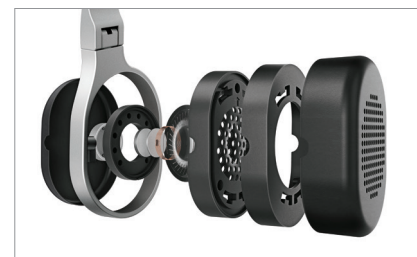

KEF

M500

HI-FI HEADPHONES

OBSESSED WITH HIGH RESOLUTION

Light, robust and supremely comfortable, M500 Hi-Fi Headphones are designed for people who are serious about sound.

Sound by KEF

KEF is a world leading British speaker brand with over 50 years of innovation in pursuit of the clearest and most accurate reproduction of recorded sound. With a track record of pioneering award-winners from professional studio monitors in the 1960s to the legendary Reference Series and the most recent ground-breaking Muon and Blade, no other brand can equal KEF's long list of design 'firsts'.

Like every KEF speaker, large or small, the M500s embody the same ethos: quality engineering to enhance the enjoyment of pure sound.

High fidelity sound

The M500s make high fidelity sound truly portable. They use a full-range 40mm neodymium driver with a high quality CCAW (copper-clad aluminium wire) voice coil that's been expertly tuned by KEF's acoustic engineers to deliver a powerfully musical sound with tight, clean bass.

The CCAW voice coil also reduces weight and produces a more dynamic response at higher frequencies to deliver a clear, crisp and spacious sound. As a result, the M500 produces a beautifully accurate, richly detailed and powerful soundscape.

Maximum comfort, minimum noise

Elegant and distinctive, the M500 has been precision engineered in aluminium to assure maximum comfort. The racetrack supra-aural ear shell, which follows the contour of the human ear, provides a tight acoustic seal for improved performance and good noise isolation, whilst the light aluminium frame provides the optimal clamping force to ensure maximum comfort - ideal for prolonged listening.