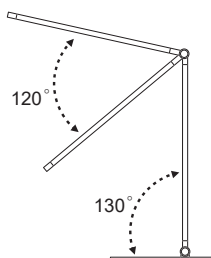

GB LED table lamp

Type: MA67

Technical information:

Performance: 8 W
 Supply voltage: 220 – 240 V
 Number of LED: 42 LED SMD
 Luminous flux: 270 lm
 Chromaticity temperature: 5000 K

Other information:

dimable - 5 levels of intensity
 touch switch
 high quality of used materials