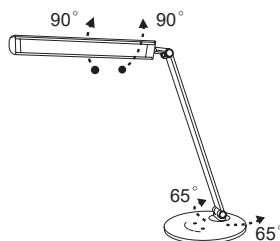

GB LED table lamp

Type: MA67

Technical information:

Performance: 8 W
 Supply voltage: 220 – 240 V
 Number of LED: 42 LED SMD
 Luminous flux: 270 lm
 Chromaticity temperature: 5000 K

Other information:

dimable - 5 levels of intensity
 touch switch
 high quality of used materials