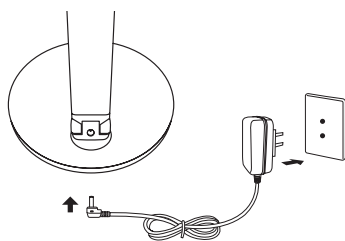

Z7584

GB	LED table lamp
CZ	LED stolní lampa
SK	LED stolná lampa
PL	Lampa biurkowa LED
HU	LED asztali lámpa
SI	LED namizna svetilka
RS HR BA	LED stolna lampa
DE	LED Tischlampe
UA	LED настільна лампа
RO	LED lampă de masă
LT	LED stalo lempa
LV	LED galda lampa